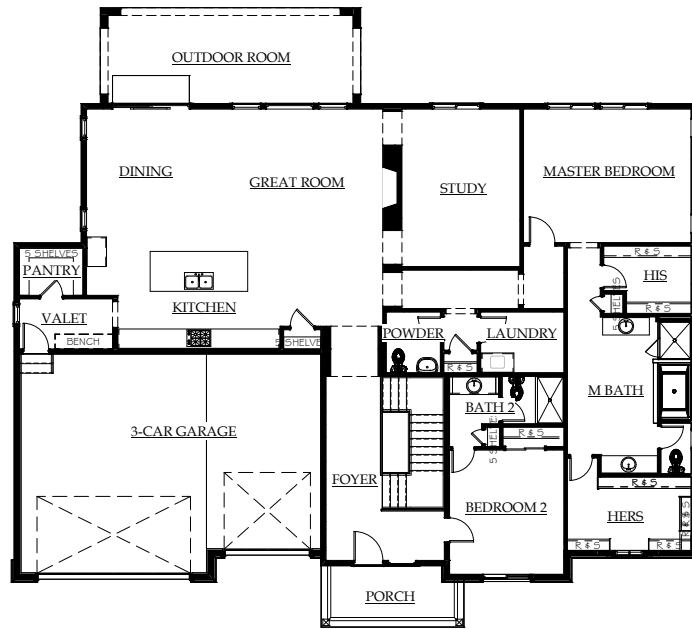

Modern Prairie

Wine Country

Modern Ranch

CELEBRITY
Custom Homes

PLAN ONE: RANCH
2,598 finished square feet ♦ 2 to 3 bedrooms + study + outdoor room
2.5 to 3.5 baths ♦ 3-car garage

MAIN LEVEL

Opt. Master Bath

STANDARD UNFINISHED BASEMENT

Opt. Finished Basement