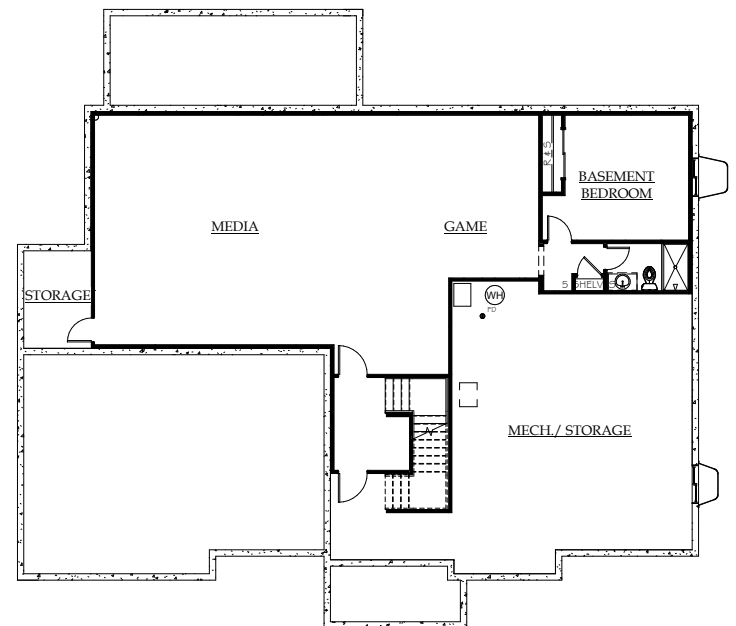

Opt. Finished Basement