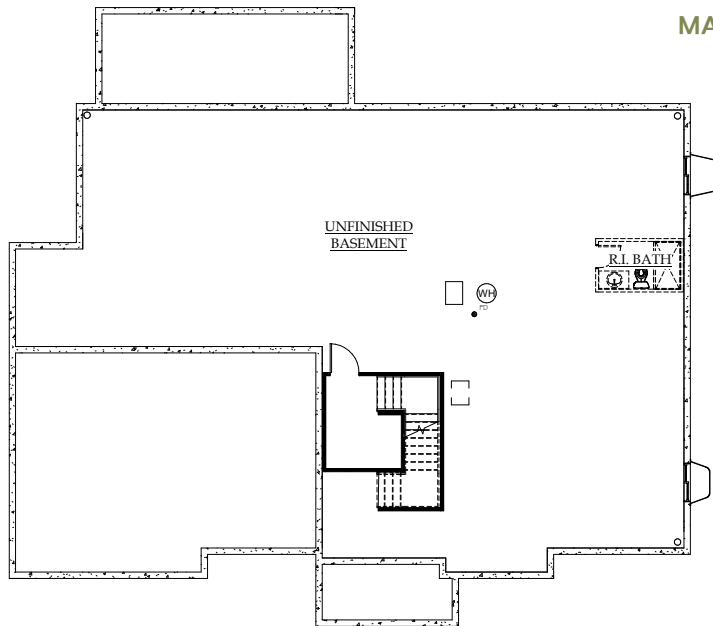

Modern Prairie

Wine Country

Modern Ranch

CELEBRITY
Custom Homes

PLAN ONE: RANCH
2,598 finished square feet ♦ 2 to 3 bedrooms + study + outdoor room
2.5 to 3.5 baths ♦ 3-car garage

MAIN LEVEL

Opt. Master Bath