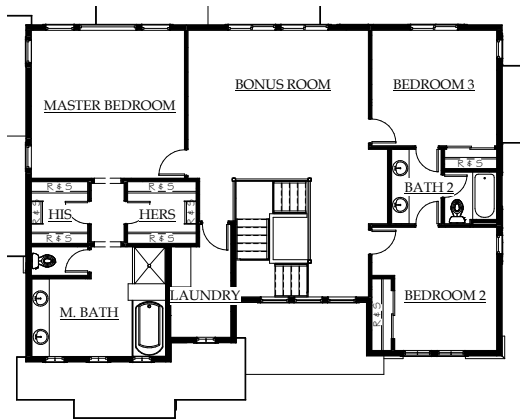

Modern Prairie

Wine Country

Modern Ranch

**CELEBRITY**  
Custom Homes

**PLAN TWO: TWO-STORY**  
2,811 finished square feet ♦ 3 to 6 bedrooms + study + outdoor room  
2.5 to 5 baths ♦ 3- to 4-car garage

MAIN LEVEL

Opt. Bath 5  
in lieu of Powder

Opt. Bedroom 5  
in lieu of Study

STANDARD UNFINISHED BASEMENT

Opt. 4-Car Garage

Opt. Master Bath

SECOND LEVEL

Opt. Bedroom 4  
in lieu of Bonus Room

Opt. Finished Basement