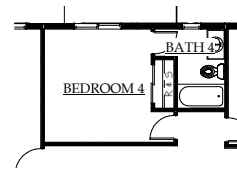

Modern Prairie

Wine Country

Modern Ranch

**CELEBRITY**  
Custom Homes

**PLAN TWO: TWO-STORY**  
2,811 finished square feet ♦ 3 to 6 bedrooms + study + outdoor room  
2.5 to 5 baths ♦ 3- to 4-car garage

MAIN LEVEL

Opt. Bath 5  
in lieu of Powder

Opt. Bedroom 5  
in lieu of Study

STANDARD UNFINISHED BASEMENT

Opt. 4-Car Garage

Opt. Master Bath

SECOND LEVEL

Opt. Bedroom 4  
in lieu of Bonus Room

Opt. Finished Basement