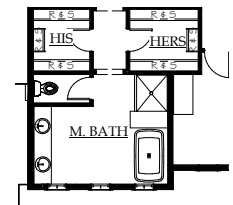

Modern Prairie

Wine Country

Modern Ranch

**CELEBRITY**  
Custom Homes

**PLAN TWO: TWO-STORY**  
2,811 finished square feet ♦ 3 to 6 bedrooms + study + outdoor room  
2.5 to 5 baths ♦ 3- to 4-car garage

MAIN LEVEL

Opt. Bath 5  
in lieu of Powder

Opt. Bedroom 5  
in lieu of Study

STANDARD UNFINISHED BASEMENT

Opt. 4-Car Garage

Opt. Master Bath

SECOND LEVEL

Opt. Bedroom 4  
in lieu of Bonus Room

Opt. Finished Basement