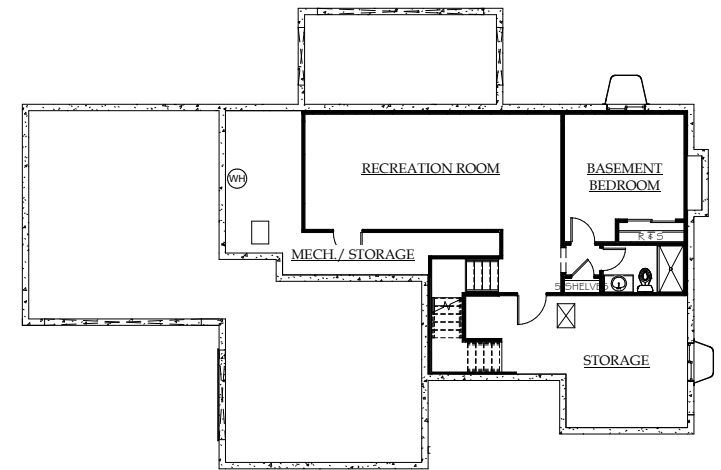

Modern Prairie

Wine Country

Modern Ranch

**CELEBRITY**  
Custom Homes

**PLAN TWO: TWO-STORY**  
2,811 finished square feet ♦ 3 to 6 bedrooms + study + outdoor room  
2.5 to 5 baths ♦ 3- to 4-car garage

MAIN LEVEL

Opt. Bath 5  
in lieu of Powder

Opt. Bedroom 5  
in lieu of Study

STANDARD UNFINISHED BASEMENT

Opt. 4-Car Garage

Opt. Master Bath

SECOND LEVEL

Opt. Bedroom 4  
in lieu of Bonus Room

Opt. Finished Basement