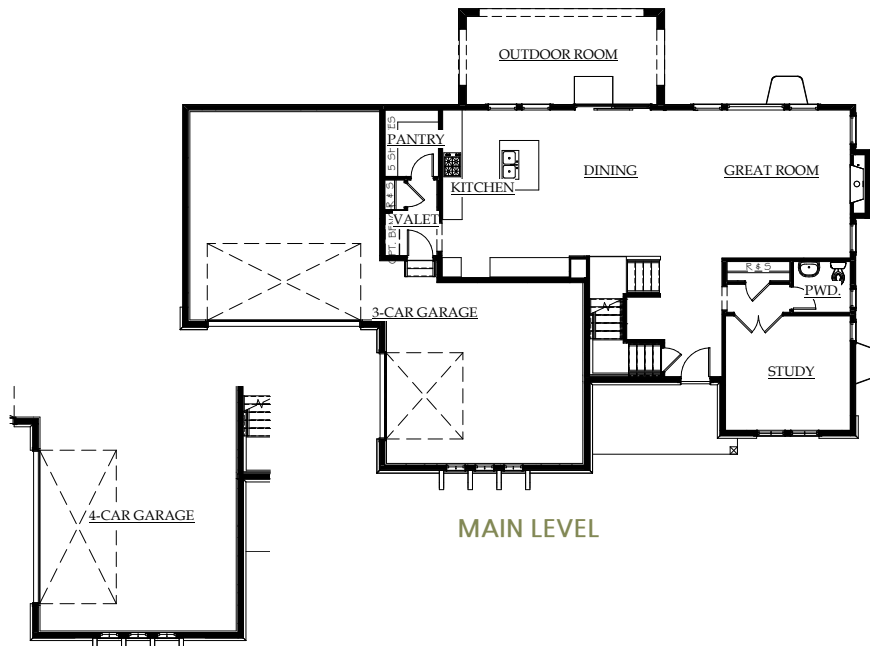

Modern Prairie

Wine Country

Modern Ranch

**CELEBRITY**  
Custom Homes

**PLAN TWO: TWO-STORY**  
2,811 finished square feet ♦ 3 to 6 bedrooms + study + outdoor room  
2.5 to 5 baths ♦ 3- to 4-car garage

MAIN LEVEL

Opt. Bath 5  
in lieu of Powder

Opt. Bedroom 5  
in lieu of Study

STANDARD UNFINISHED BASEMENT

Opt. 4-Car Garage

Opt. Master Bath

SECOND LEVEL

Opt. Bedroom 4  
in lieu of Bonus Room

Opt. Finished Basement