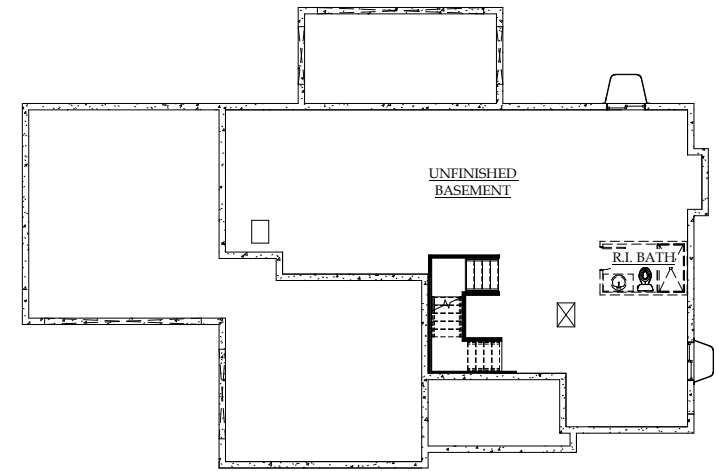

Modern Prairie

Wine Country

Modern Ranch

**CELEBRITY**  
Custom Homes

**PLAN TWO: TWO-STORY**  
2,811 finished square feet ♦ 3 to 6 bedrooms + study + outdoor room  
2.5 to 5 baths ♦ 3- to 4-car garage

MAIN LEVEL

Opt. Bath 5  
in lieu of Powder

Opt. Bedroom 5  
in lieu of Study

STANDARD UNFINISHED BASEMENT

Opt. 4-Car Garage

Opt. Master Bath

SECOND LEVEL

Opt. Bedroom 4  
in lieu of Bonus Room

Opt. Finished Basement