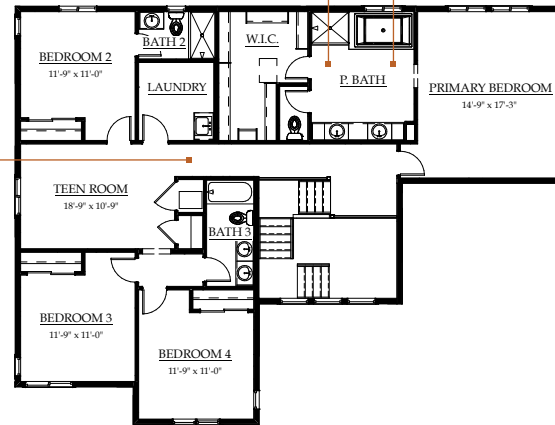

Modern Prairie

Wine Country

Modern Farmhouse

CELEBRITY
Custom Homes

PLAN THREE: TWO-STORY

3,344 finished square feet ♦ 4 to 7 bedrooms
3.5 to 5.5 baths ♦ 3- to 4-car garage

PRIMARY BATH
ALTERNATIVE LAYOUT 1

PRIMARY BATH
ALTERNATIVE LAYOUT 2

STANDARD UPPER LEVEL

BARN DOOR
AT TEEN ROOM

STANDARD LOWER LEVEL

FINISHED BASEMENT WITH ADDITIONAL BEDROOM & FULL BATH

FINISHED BASEMENT WITH 2 ADDITIONAL BEDROOMS & FULL BATH