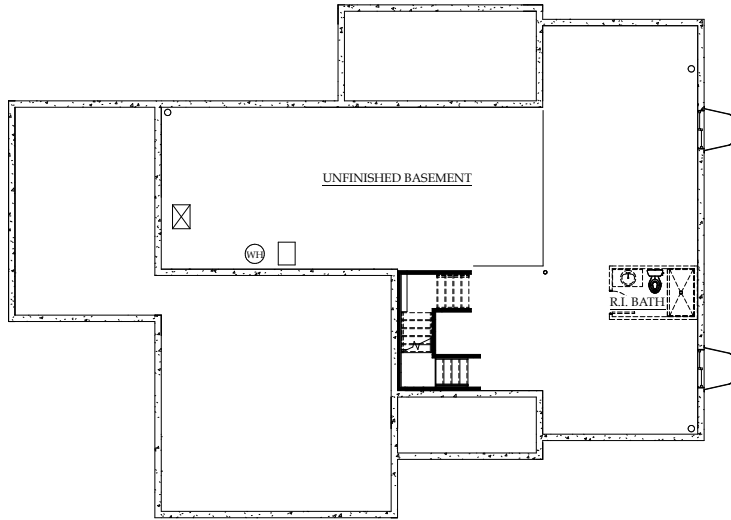

Modern Prairie

Wine Country

Modern Farmhouse

CELEBRITY
Custom Homes

PLAN THREE: TWO-STORY

3,344 finished square feet ♦ 4 to 7 bedrooms
3.5 to 5.5 baths ♦ 3- to 4-car garage

PRIMARY BATH
ALTERNATIVE LAYOUT 1

PRIMARY BATH
ALTERNATIVE LAYOUT 2

STANDARD UPPER LEVEL

BARN DOOR
AT TEEN ROOM

STANDARD LOWER LEVEL

FINISHED BASEMENT WITH ADDITIONAL BEDROOM & FULL BATH

FINISHED BASEMENT WITH 2 ADDITIONAL BEDROOMS & FULL BATH