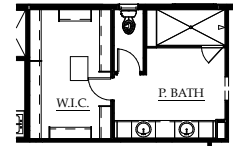

Modern Prairie

Wine Country

Modern Farmhouse

CELEBRITY
Custom Homes

PLAN THREE: TWO-STORY

3,344 finished square feet ♦ 4 to 7 bedrooms
3.5 to 5.5 baths ♦ 3- to 4-car garage

PRIMARY BATH
ALTERNATIVE LAYOUT 1

PRIMARY BATH
ALTERNATIVE LAYOUT 2

STANDARD UPPER LEVEL

BARN DOOR
AT TEEN ROOM

STANDARD LOWER LEVEL

FINISHED BASEMENT WITH ADDITIONAL BEDROOM & FULL BATH

FINISHED BASEMENT WITH 2 ADDITIONAL BEDROOMS & FULL BATH