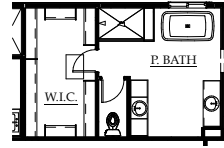

Modern Prairie

Wine Country

Modern Farmhouse

CELEBRITY
Custom Homes

PLAN THREE: TWO-STORY

3,344 finished square feet ♦ 4 to 7 bedrooms
3.5 to 5.5 baths ♦ 3- to 4-car garage

PRIMARY BATH
ALTERNATIVE LAYOUT 1

PRIMARY BATH
ALTERNATIVE LAYOUT 2

STANDARD UPPER LEVEL

BARN DOOR
AT TEEN ROOM

STANDARD LOWER LEVEL

FINISHED BASEMENT WITH ADDITIONAL BEDROOM & FULL BATH

FINISHED BASEMENT WITH 2 ADDITIONAL BEDROOMS & FULL BATH