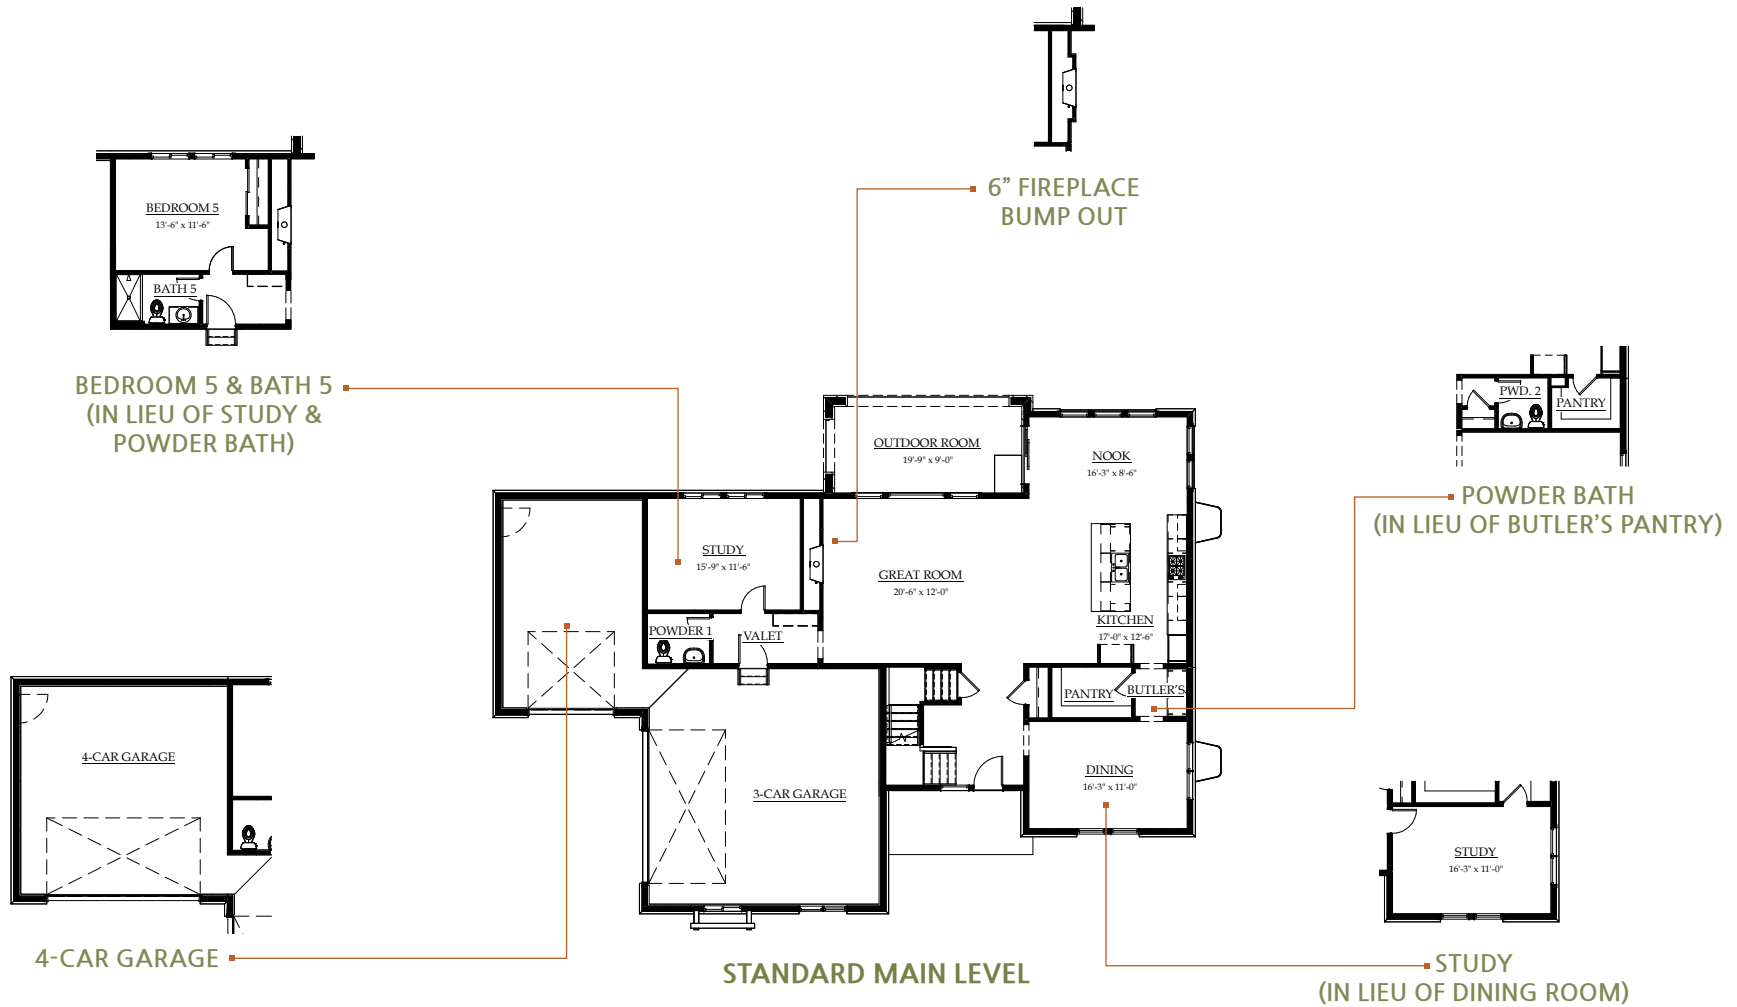

Modern Prairie

Wine Country

Modern Farmhouse

CELEBRITY
Custom Homes

PLAN THREE: TWO-STORY

3,344 finished square feet ♦ 4 to 7 bedrooms
3.5 to 5.5 baths ♦ 3- to 4-car garage

PRIMARY BATH
ALTERNATIVE LAYOUT 1

PRIMARY BATH
ALTERNATIVE LAYOUT 2

STANDARD UPPER LEVEL

BARN DOOR
AT TEEN ROOM

STANDARD LOWER LEVEL

FINISHED BASEMENT WITH ADDITIONAL BEDROOM & FULL BATH

FINISHED BASEMENT WITH 2 ADDITIONAL BEDROOMS & FULL BATH