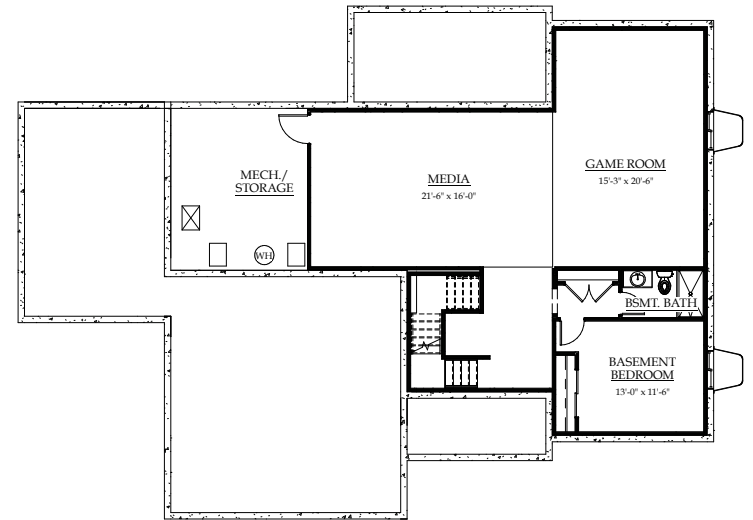

Modern Prairie

Wine Country

Modern Farmhouse

CELEBRITY
Custom Homes

PLAN THREE: TWO-STORY

3,344 finished square feet ♦ 4 to 7 bedrooms
3.5 to 5.5 baths ♦ 3- to 4-car garage

PRIMARY BATH
ALTERNATIVE LAYOUT 1

PRIMARY BATH
ALTERNATIVE LAYOUT 2

STANDARD UPPER LEVEL

BARN DOOR
AT TEEN ROOM

STANDARD LOWER LEVEL

FINISHED BASEMENT WITH ADDITIONAL BEDROOM & FULL BATH

FINISHED BASEMENT WITH 2 ADDITIONAL BEDROOMS & FULL BATH