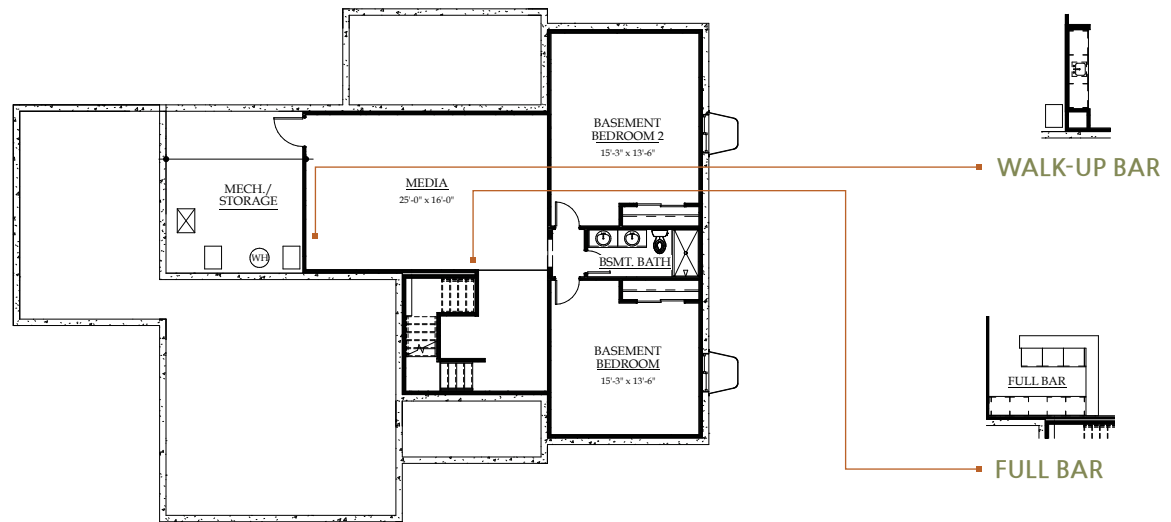

Modern Prairie

Wine Country

Modern Farmhouse

CELEBRITY
Custom Homes

PLAN THREE: TWO-STORY

3,344 finished square feet ♦ 4 to 7 bedrooms
3.5 to 5.5 baths ♦ 3- to 4-car garage

PRIMARY BATH
ALTERNATIVE LAYOUT 1

PRIMARY BATH
ALTERNATIVE LAYOUT 2

STANDARD UPPER LEVEL

BARN DOOR
AT TEEN ROOM

STANDARD LOWER LEVEL

FINISHED BASEMENT WITH ADDITIONAL BEDROOM & FULL BATH

FINISHED BASEMENT WITH 2 ADDITIONAL BEDROOMS & FULL BATH