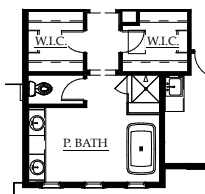

Modern Prairie

Wine Country

Modern Farmhouse

**CELEBRITY**  
Custom Homes

**PLAN TWO: TWO-STORY**  
2,924 finished square feet ♦ 3 to 7 bedrooms  
2.5 to 5 baths ♦ 3- to 4-car garage

BEDROOM 4 & BATH 4  
(IN LIEU OF LOFT)

LINEN CLOSET

STANDARD UPPER LEVEL

PRIMARY BATH  
ALTERNATIVE LAYOUT

LOWER LEVEL WITH  
SUNROOM OPTION

STANDARD LOWER LEVEL

FINISHED BASEMENT WITH  
ADDITIONAL BEDROOM & FULL BATH

FINISHED BASEMENT WITH  
2 ADDITIONAL BEDROOM & FULL BATH