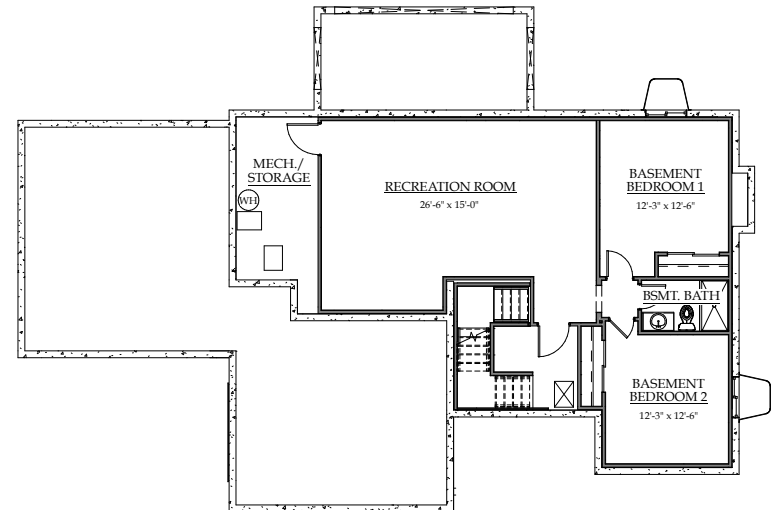

Modern Prairie

Wine Country

Modern Farmhouse

**CELEBRITY**  
Custom Homes

**PLAN TWO: TWO-STORY**  
2,924 finished square feet ♦ 3 to 7 bedrooms  
2.5 to 5 baths ♦ 3- to 4-car garage

BEDROOM 4 & BATH 4  
(IN LIEU OF LOFT)

LINEN CLOSET

STANDARD UPPER LEVEL

PRIMARY BATH  
ALTERNATIVE LAYOUT

LOWER LEVEL WITH  
SUNROOM OPTION

STANDARD LOWER LEVEL

FINISHED BASEMENT WITH  
ADDITIONAL BEDROOM & FULL BATH

FINISHED BASEMENT WITH  
2 ADDITIONAL BEDROOM & FULL BATH