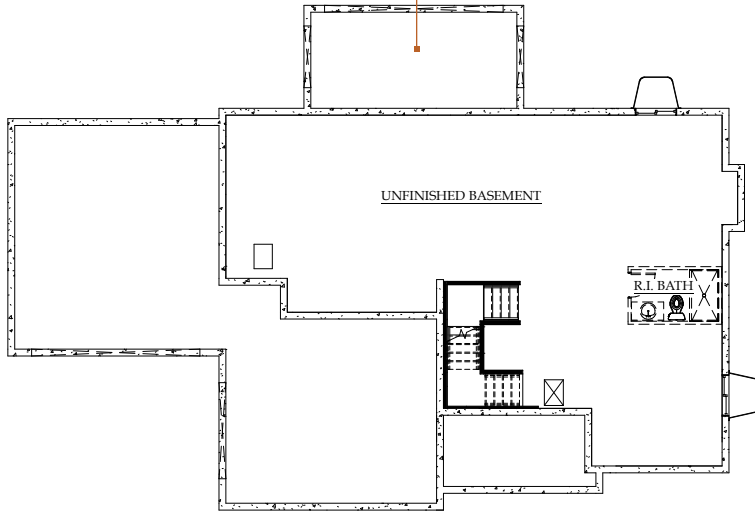

Modern Prairie

Wine Country

Modern Farmhouse

**CELEBRITY**  
Custom Homes

**PLAN TWO: TWO-STORY**  
2,924 finished square feet ♦ 3 to 7 bedrooms  
2.5 to 5 baths ♦ 3- to 4-car garage

BEDROOM 4 & BATH 4  
(IN LIEU OF LOFT)

LINEN CLOSET

STANDARD UPPER LEVEL

PRIMARY BATH  
ALTERNATIVE LAYOUT

LOWER LEVEL WITH  
SUNROOM OPTION

STANDARD LOWER LEVEL

FINISHED BASEMENT WITH  
ADDITIONAL BEDROOM & FULL BATH

FINISHED BASEMENT WITH  
2 ADDITIONAL BEDROOM & FULL BATH