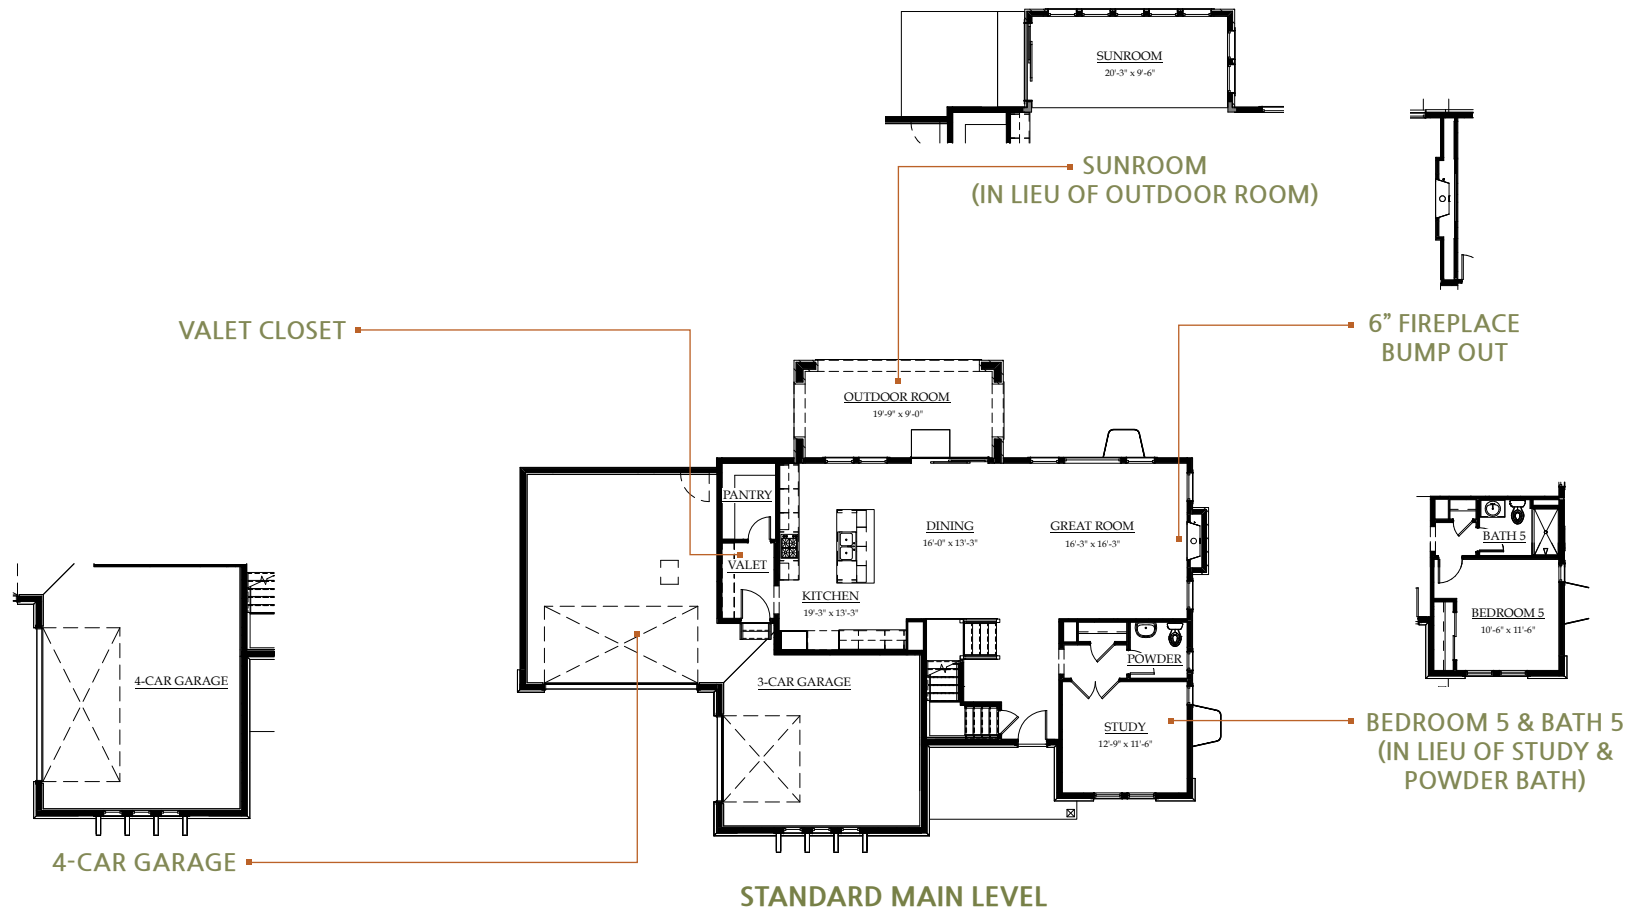

Modern Prairie

Wine Country

Modern Farmhouse

**CELEBRITY**  
Custom Homes

**PLAN TWO: TWO-STORY**  
2,924 finished square feet ♦ 3 to 7 bedrooms  
2.5 to 5 baths ♦ 3- to 4-car garage

BEDROOM 4 & BATH 4  
(IN LIEU OF LOFT)

LINEN CLOSET

STANDARD UPPER LEVEL

PRIMARY BATH  
ALTERNATIVE LAYOUT

LOWER LEVEL WITH  
SUNROOM OPTION

STANDARD LOWER LEVEL

FINISHED BASEMENT WITH  
ADDITIONAL BEDROOM & FULL BATH

FINISHED BASEMENT WITH  
2 ADDITIONAL BEDROOM & FULL BATH