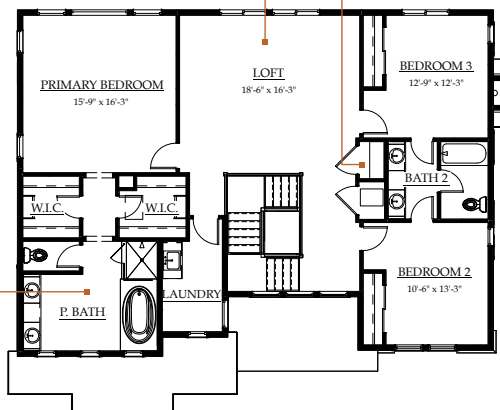

Modern Prairie

Wine Country

Modern Farmhouse

**CELEBRITY**  
Custom Homes

**PLAN TWO: TWO-STORY**  
2,924 finished square feet ♦ 3 to 7 bedrooms  
2.5 to 5 baths ♦ 3- to 4-car garage

BEDROOM 4 & BATH 4  
(IN LIEU OF LOFT)

LINEN CLOSET

STANDARD UPPER LEVEL

PRIMARY BATH  
ALTERNATIVE LAYOUT

LOWER LEVEL WITH  
SUNROOM OPTION

STANDARD LOWER LEVEL

FINISHED BASEMENT WITH  
ADDITIONAL BEDROOM & FULL BATH

FINISHED BASEMENT WITH  
2 ADDITIONAL BEDROOM & FULL BATH