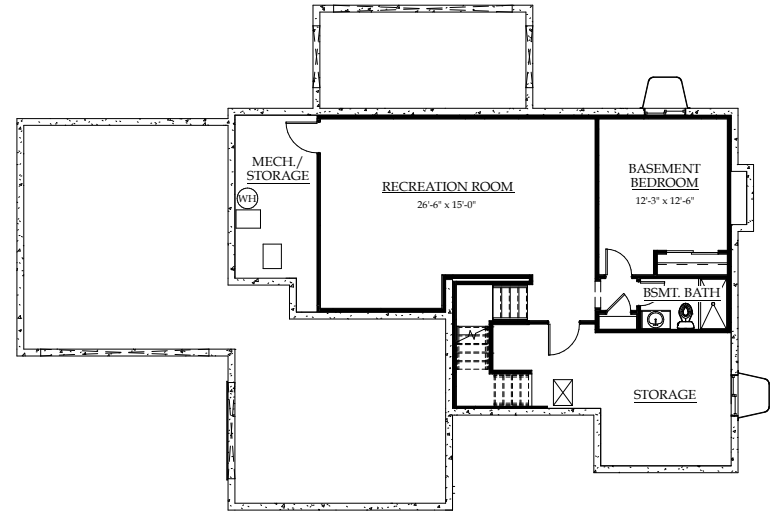

Modern Prairie

Wine Country

Modern Farmhouse

**CELEBRITY**  
Custom Homes

**PLAN TWO: TWO-STORY**  
2,924 finished square feet ♦ 3 to 7 bedrooms  
2.5 to 5 baths ♦ 3- to 4-car garage

BEDROOM 4 & BATH 4  
(IN LIEU OF LOFT)

LINEN CLOSET

STANDARD UPPER LEVEL

PRIMARY BATH  
ALTERNATIVE LAYOUT

LOWER LEVEL WITH  
SUNROOM OPTION

STANDARD LOWER LEVEL

FINISHED BASEMENT WITH  
ADDITIONAL BEDROOM & FULL BATH

FINISHED BASEMENT WITH  
2 ADDITIONAL BEDROOM & FULL BATH