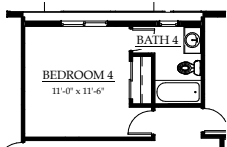

Modern Prairie

Wine Country

Modern Farmhouse

**CELEBRITY**  
Custom Homes

**PLAN TWO: TWO-STORY**  
2,924 finished square feet ♦ 3 to 7 bedrooms  
2.5 to 5 baths ♦ 3- to 4-car garage

BEDROOM 4 & BATH 4  
(IN LIEU OF LOFT)

LINEN CLOSET

STANDARD UPPER LEVEL

PRIMARY BATH  
ALTERNATIVE LAYOUT

LOWER LEVEL WITH  
SUNROOM OPTION

STANDARD LOWER LEVEL

FINISHED BASEMENT WITH  
ADDITIONAL BEDROOM & FULL BATH

FINISHED BASEMENT WITH  
2 ADDITIONAL BEDROOM & FULL BATH