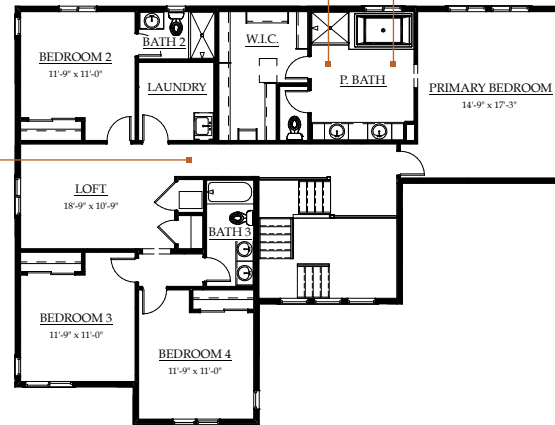

Modern Prairie

Wine Country

Modern Farmhouse

**CELEBRITY**  
Custom Homes

**PLAN THREE: TWO-STORY**

3,344 finished square feet ♦ 4 to 7 bedrooms

3.5 to 5.5 baths ♦ 3- to 4-car garage

PRIMARY BATH  
ALTERNATIVE LAYOUT 1

PRIMARY BATH  
ALTERNATIVE LAYOUT 2

STANDARD UPPER LEVEL

STANDARD LOWER LEVEL

FINISHED BASEMENT WITH ADDITIONAL BEDROOM & FULL BATH

FINISHED BASEMENT WITH 2 ADDITIONAL BEDROOMS & FULL BATH