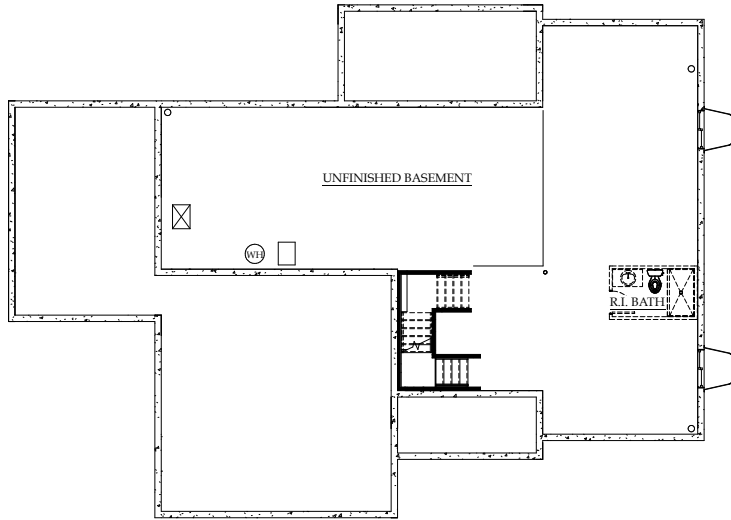

Modern Prairie

Wine Country

Modern Farmhouse

**CELEBRITY**  
Custom Homes

**PLAN THREE: TWO-STORY**

3,344 finished square feet ♦ 4 to 7 bedrooms

3.5 to 5.5 baths ♦ 3- to 4-car garage

PRIMARY BATH  
ALTERNATIVE LAYOUT 1

PRIMARY BATH  
ALTERNATIVE LAYOUT 2

STANDARD UPPER LEVEL

STANDARD LOWER LEVEL

FINISHED BASEMENT WITH ADDITIONAL BEDROOM & FULL BATH

FINISHED BASEMENT WITH 2 ADDITIONAL BEDROOMS & FULL BATH