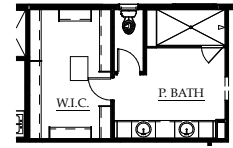

Modern Prairie

Wine Country

Modern Farmhouse

**CELEBRITY**  
Custom Homes

**PLAN THREE: TWO-STORY**

3,344 finished square feet ♦ 4 to 7 bedrooms

3.5 to 5.5 baths ♦ 3- to 4-car garage

PRIMARY BATH  
ALTERNATIVE LAYOUT 1

PRIMARY BATH  
ALTERNATIVE LAYOUT 2

STANDARD UPPER LEVEL

STANDARD LOWER LEVEL

FINISHED BASEMENT WITH ADDITIONAL BEDROOM & FULL BATH

FINISHED BASEMENT WITH 2 ADDITIONAL BEDROOMS & FULL BATH