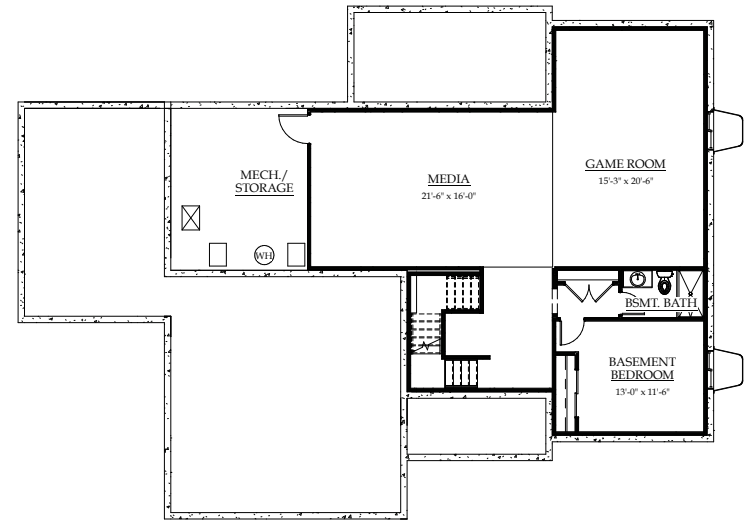

Modern Prairie

Wine Country

Modern Farmhouse

**CELEBRITY**  
Custom Homes

**PLAN THREE: TWO-STORY**

3,344 finished square feet ♦ 4 to 7 bedrooms

3.5 to 5.5 baths ♦ 3- to 4-car garage

PRIMARY BATH  
ALTERNATIVE LAYOUT 1

PRIMARY BATH  
ALTERNATIVE LAYOUT 2

STANDARD UPPER LEVEL

STANDARD LOWER LEVEL

FINISHED BASEMENT WITH ADDITIONAL BEDROOM & FULL BATH

FINISHED BASEMENT WITH 2 ADDITIONAL BEDROOMS & FULL BATH