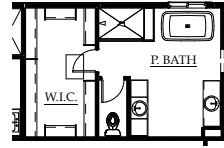

Modern Prairie

Wine Country

Modern Farmhouse

**CELEBRITY**  
Custom Homes

**PLAN THREE: TWO-STORY**

3,344 finished square feet ♦ 4 to 7 bedrooms

3.5 to 5.5 baths ♦ 3- to 4-car garage

PRIMARY BATH  
ALTERNATIVE LAYOUT 1

PRIMARY BATH  
ALTERNATIVE LAYOUT 2

STANDARD UPPER LEVEL

STANDARD LOWER LEVEL

FINISHED BASEMENT WITH ADDITIONAL BEDROOM & FULL BATH

FINISHED BASEMENT WITH 2 ADDITIONAL BEDROOMS & FULL BATH