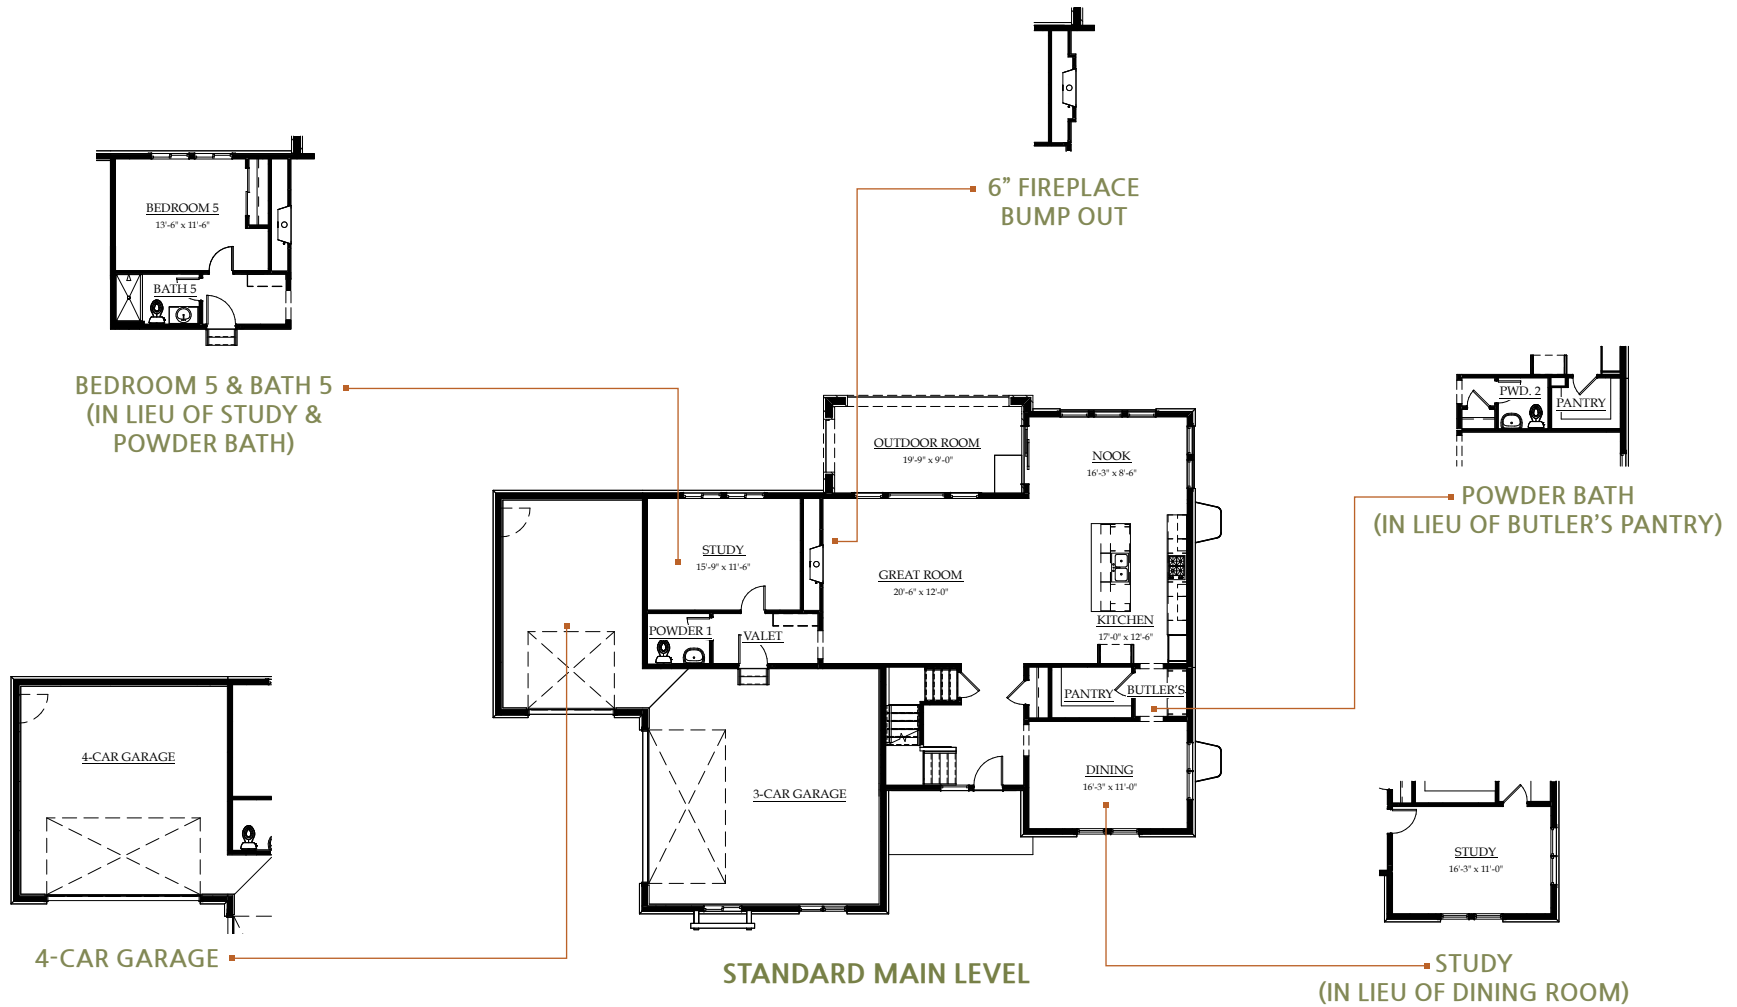

Modern Prairie

Wine Country

Modern Farmhouse

**CELEBRITY**  
Custom Homes

**PLAN THREE: TWO-STORY**

3,344 finished square feet ♦ 4 to 7 bedrooms

3.5 to 5.5 baths ♦ 3- to 4-car garage

PRIMARY BATH  
ALTERNATIVE LAYOUT 1

PRIMARY BATH  
ALTERNATIVE LAYOUT 2

STANDARD UPPER LEVEL

STANDARD LOWER LEVEL

FINISHED BASEMENT WITH ADDITIONAL BEDROOM & FULL BATH

FINISHED BASEMENT WITH 2 ADDITIONAL BEDROOMS & FULL BATH